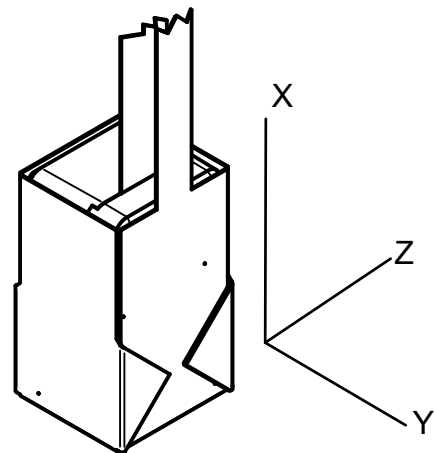

REVISION HISTORY			
REV	DESCRIPTION	AUTHOR	DATE
2	UPDATED MODELS	CZ	7-1-24

ISOMETRIC VIEW
Sensor head with triaxial coil attachment

Electronics Control Unit (mm)