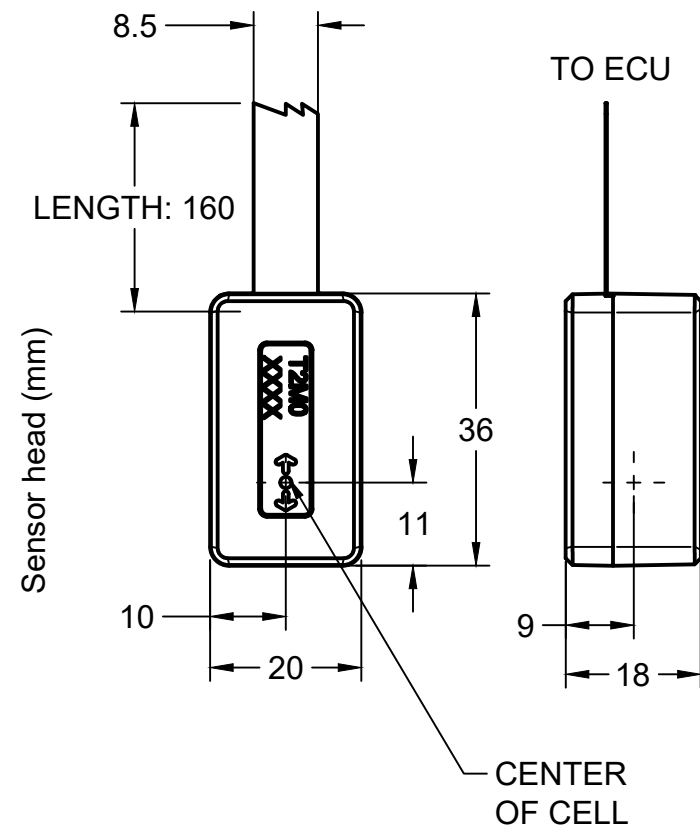

REVISION HISTORY			
REV	DESCRIPTION	AUTHOR	DATE
2	UPDATED MODELS	CZ	7-1-24

ISOMETRIC VIEW
Sensor head with triaxial coil attachment

Electronics Control Unit (mm)