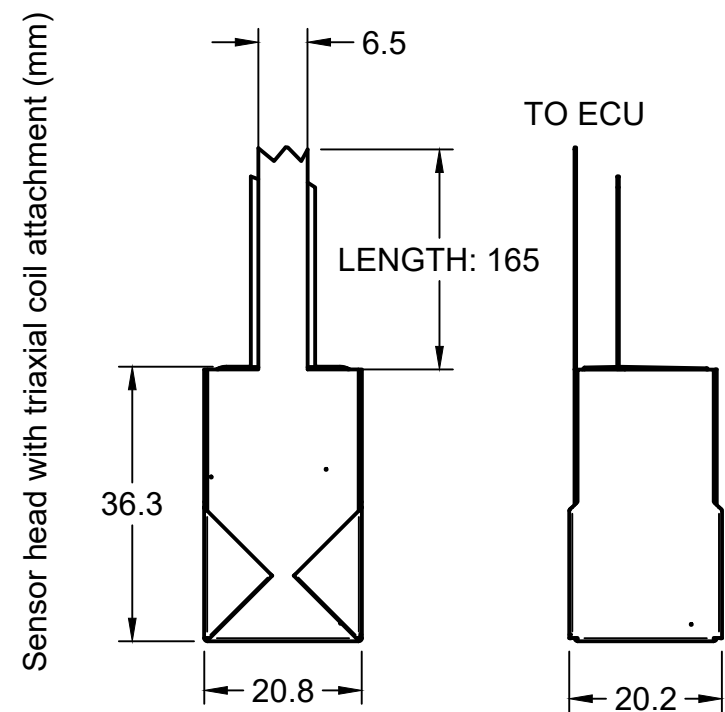

REVISION HISTORY			
REV	DESCRIPTION	AUTHOR	DATE
2	UPDATED MODELS	CZ	7-1-24

ISOMETRIC VIEW
Sensor head with triaxial coil attachment

Electronics Control Unit (mm)